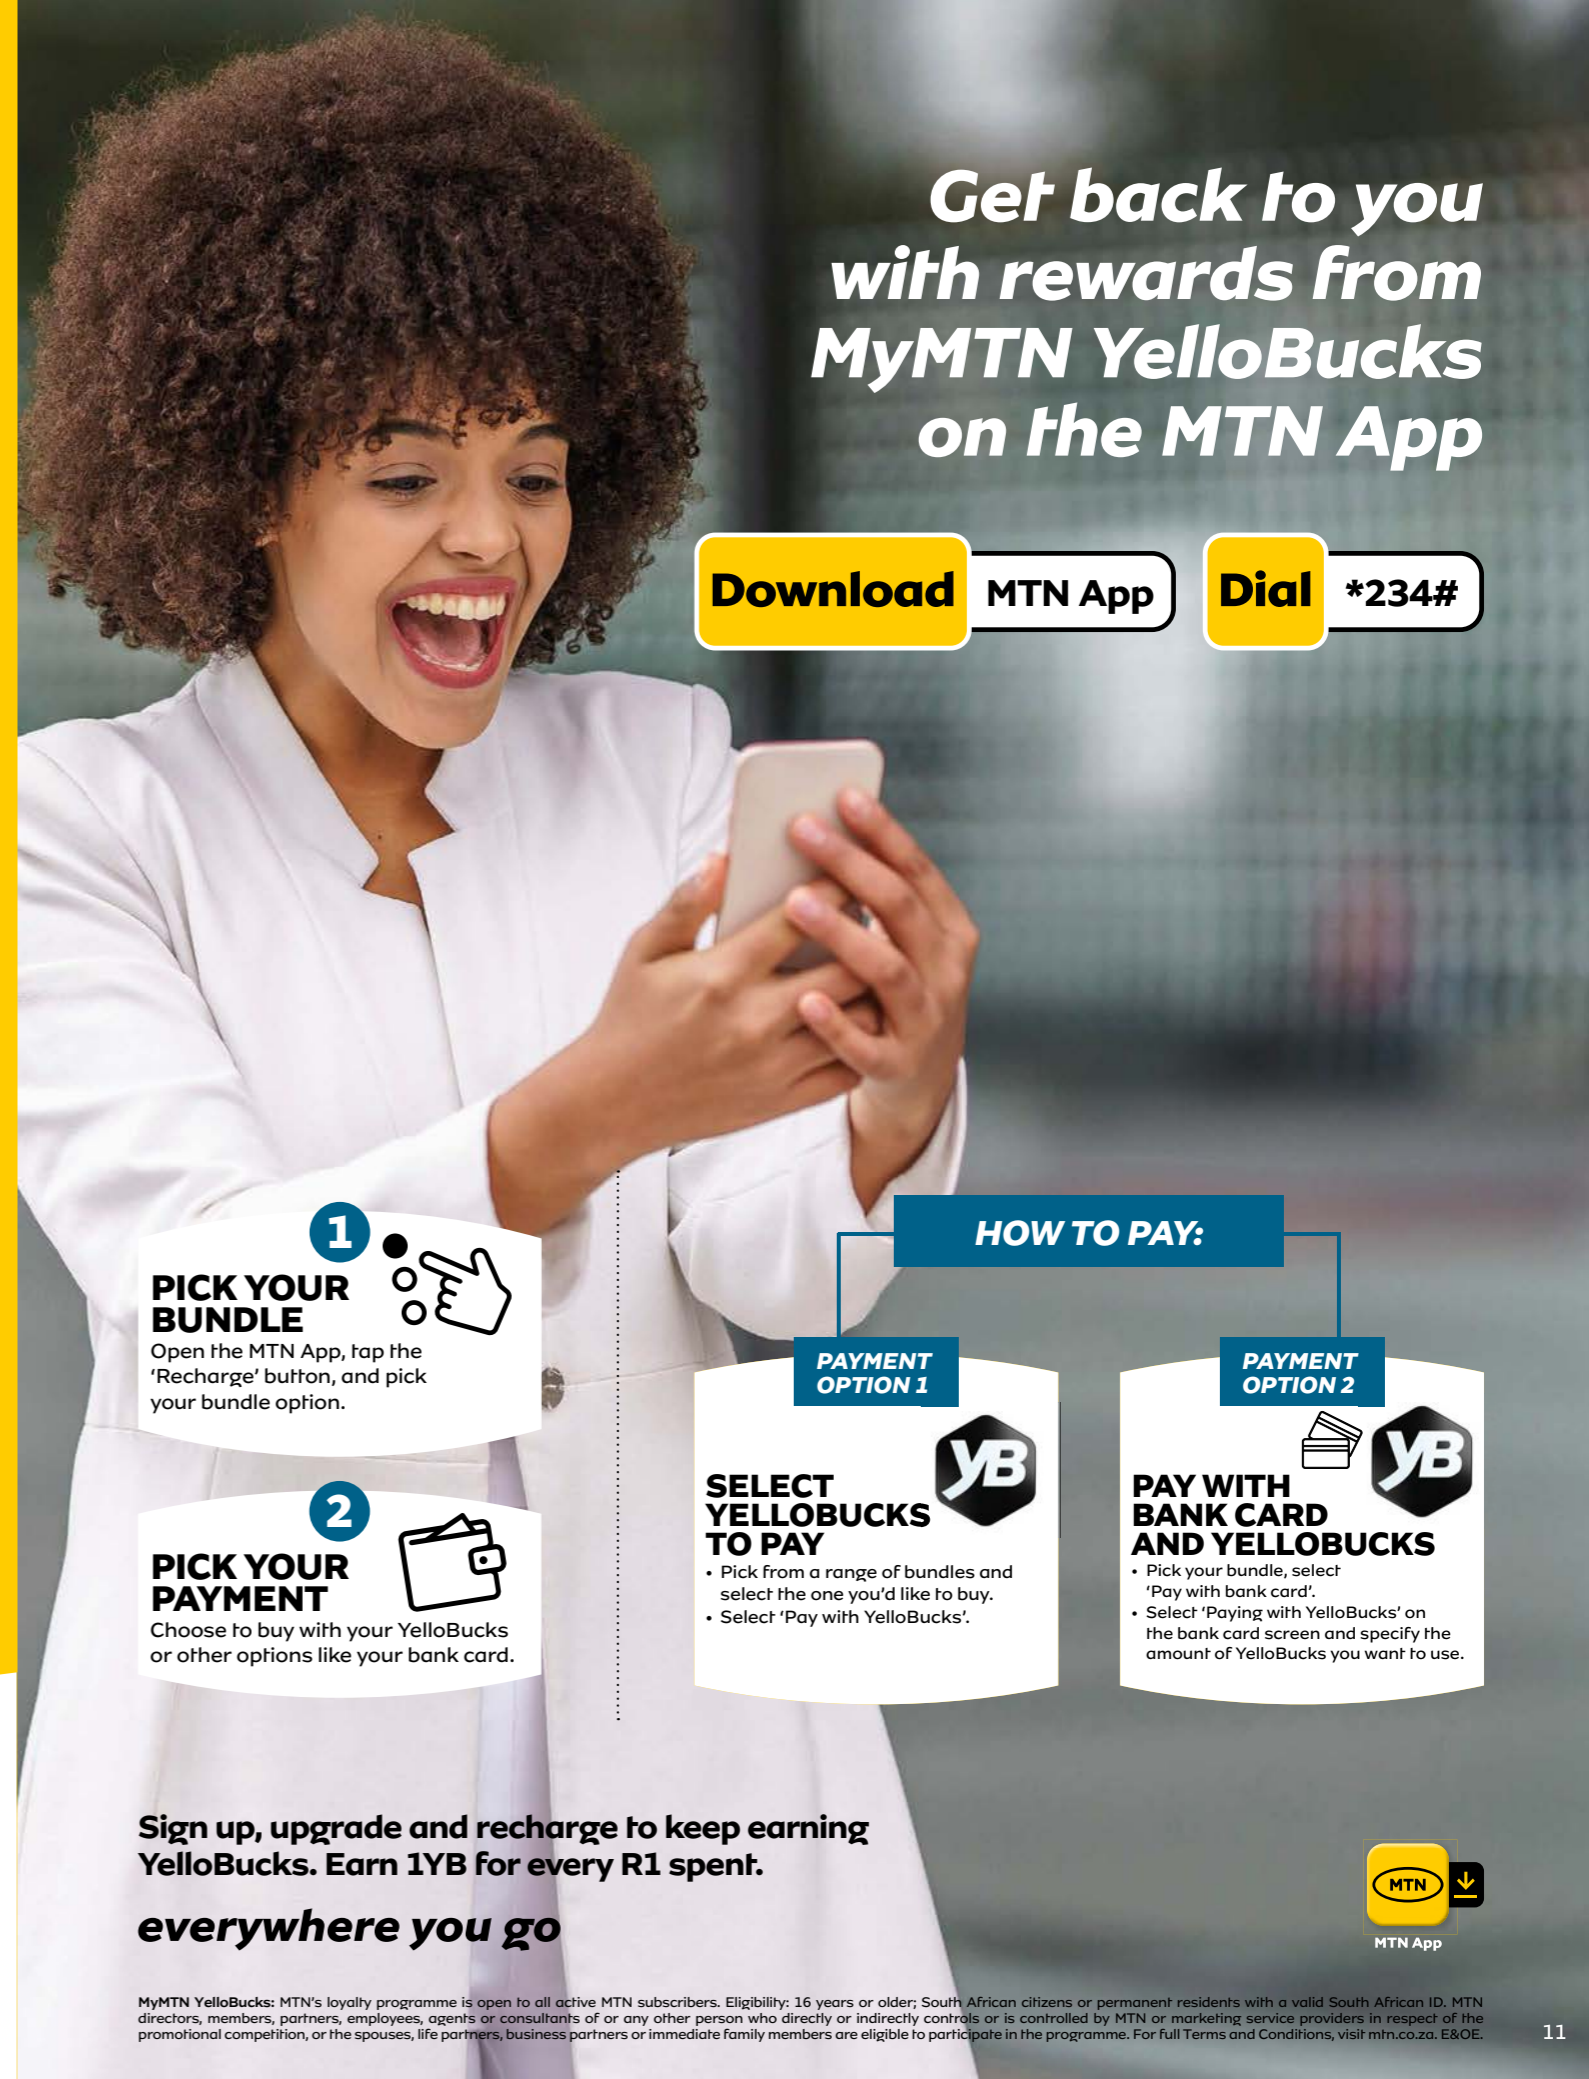

Get your first month on us!

<p>150GB</p> <p>SIM-Only</p> <p>R299</p> <p>Month-to-Month</p> <p>MyMTN Home 150GB</p> <p>75GB ANYTIME DATA 75GB NIGHT EXPRESS</p>	<p>220GB</p> <p>SIM-Only</p> <p>R399</p> <p>Month-to-Month</p> <p>MyMTN Home 220GB</p> <p>110GB ANYTIME DATA 110GB NIGHT EXPRESS</p>	<p>1 000GB</p> <p>SIM-Only</p> <p>R959</p> <p>Month-to-Month</p> <p>MyMTN Home 1000GB</p> <p>1 000GB ANYTIME DATA</p>
--	--	--

These month-to-month deals are only available in store

Scan the QR code to get your home Wi-Fi up and running in a few simple steps

Get back to you with rewards from MyMTN YelloBucks on the MTN App

Download MTN App **Dial** *234#